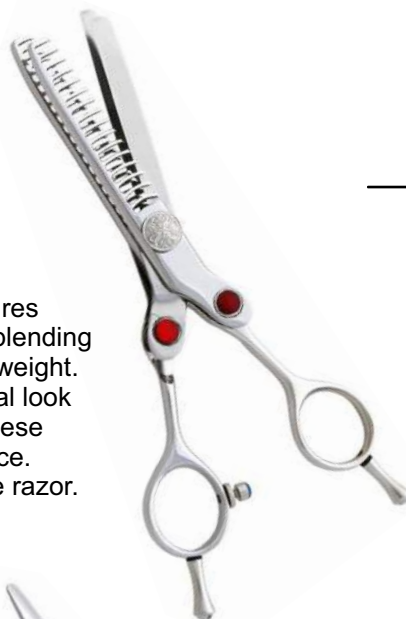

PROFESSIONAL RAZOR ULTIMATE SHEARS

DS-S-605

ULTIMATE SHEARS

Color: Silver

Size: On Demand

Description:

This double shear blends and textures in one action. A 24-tooth blade for blending and a 16-tooth blade for removing weight. Create a softer texture and a natural look in half the time. Forged from Japanese Hitachi Steel for greater performance. Includes a case and a silver texture razor.