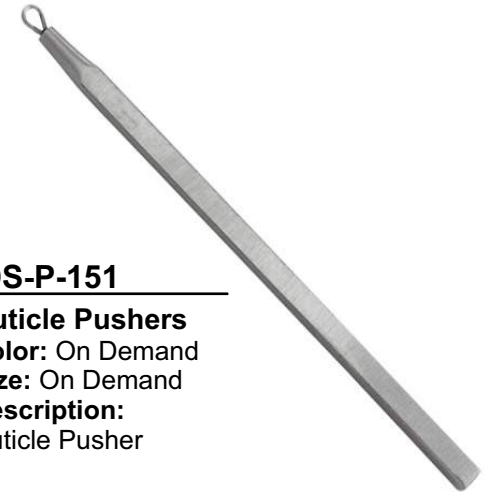

DS-P-151

Cuticle Pushers
Color: On Demand
Size: On Demand
Description:
Cuticle Pusher