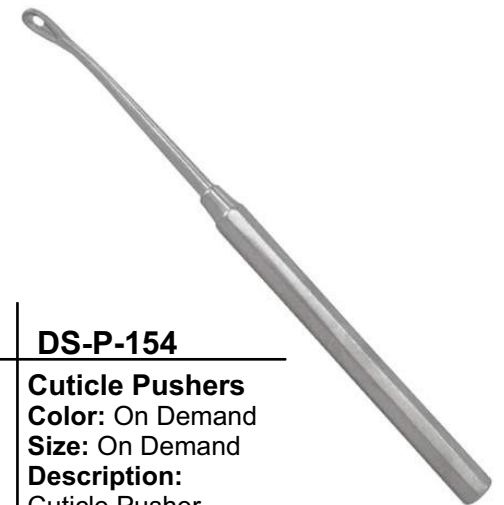

DS-P-154

Cuticle Pushers
Color: On Demand
Size: On Demand
Description:
Cuticle Pusher