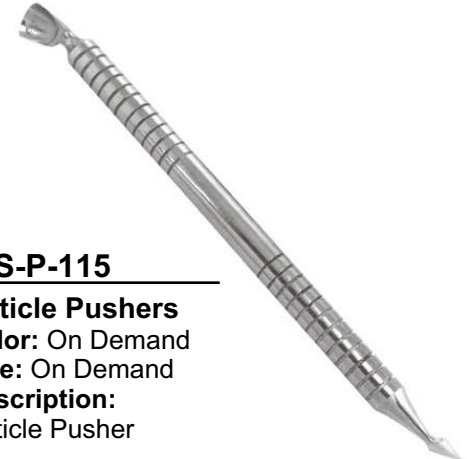

DS-P-115

Cuticle Pushers
Color: On Demand
Size: On Demand
Description:
Cuticle Pusher