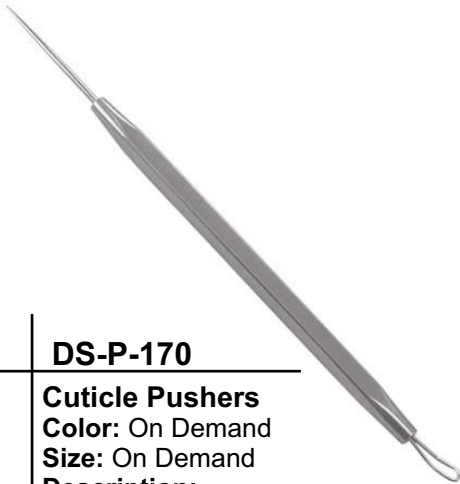

DS-P-170

Cuticle Pushers
Color: On Demand
Size: On Demand
Description:
Cuticle Pusher