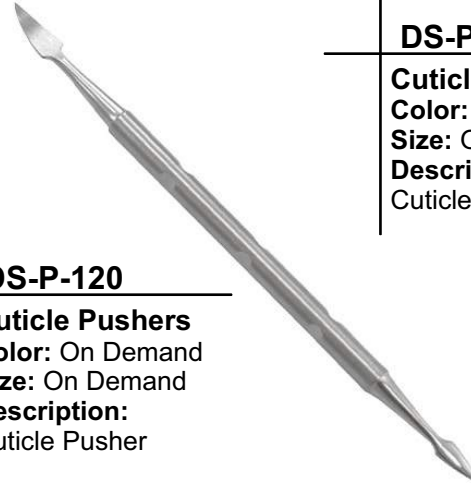

DS-P-120

Cuticle Pushers
Color: On Demand
Size: On Demand
Description:
Cuticle Pusher