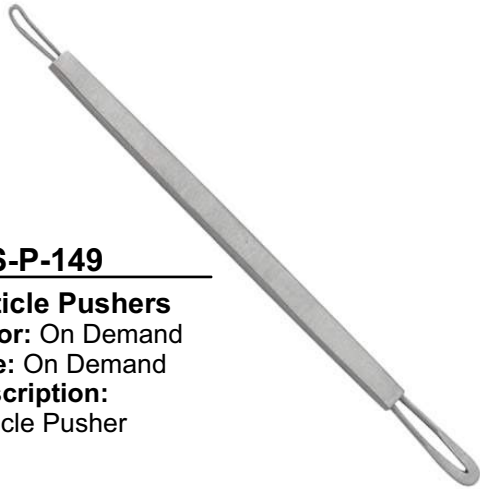

CUTICLE PUSHERS

DS-P-149

Cuticle Pushers
Color: On Demand
Size: On Demand
Description:
Cuticle Pusher