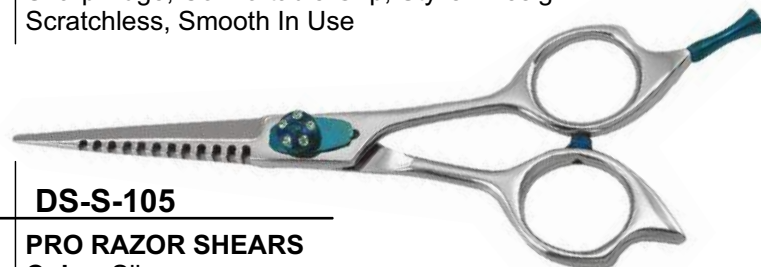

DS-S-105

PRO RAZOR SHEARS

Color: Silver

Size: On Demand

Description:

Sharp Edge, Comfortable Grip, Stylish Design
Scratchless, Smooth In Use