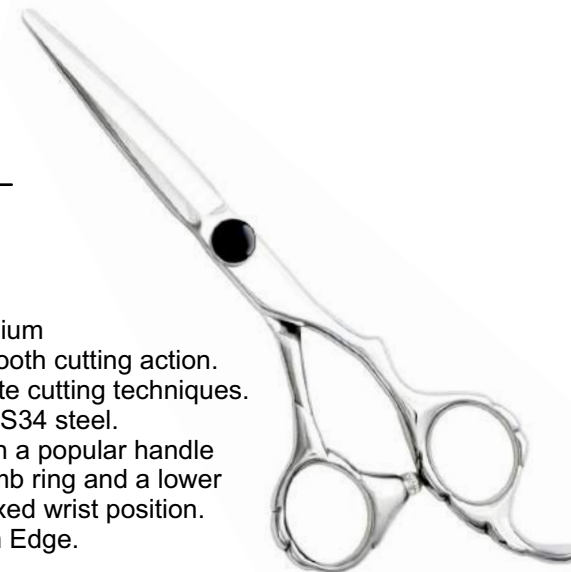

Description:

Masterfully crafted, a medium weight hair scissor for smooth cutting action. Performs all of your favorite cutting techniques. Forged from Japanese ATS34 steel. A well balanced shear with a popular handle design featuring bent thumb ring and a lower finger rest for a more relaxed wrist position. Features Murtal Anti-Push Edge.