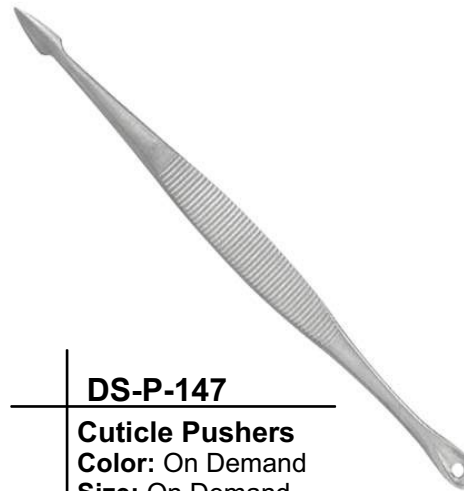

DS-P-147

Cuticle Pushers
Color: On Demand
Size: On Demand
Description:
Cuticle Pusher