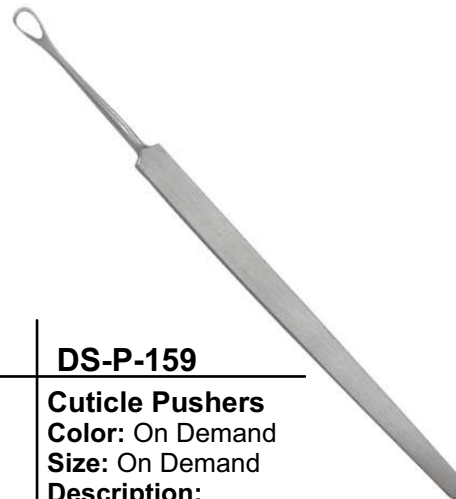

DS-P-159

Cuticle Pushers
Color: On Demand
Size: On Demand
Description:
Cuticle Pusher