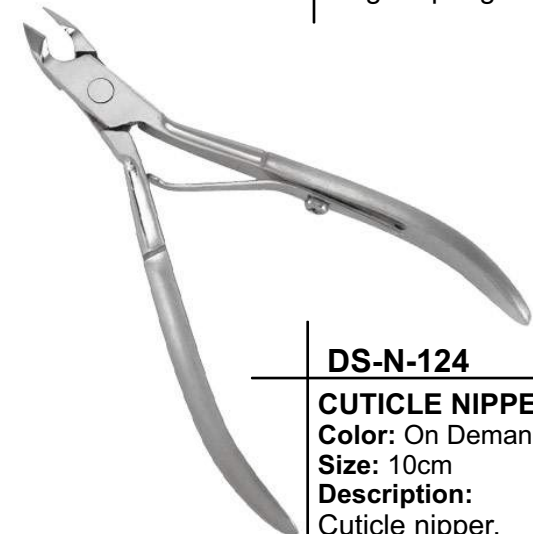

DS-N-124

CUTICLE NIPPER

Color: On Demand

Size: 10cm

Description:
Cuticle nipper,
Single Spring