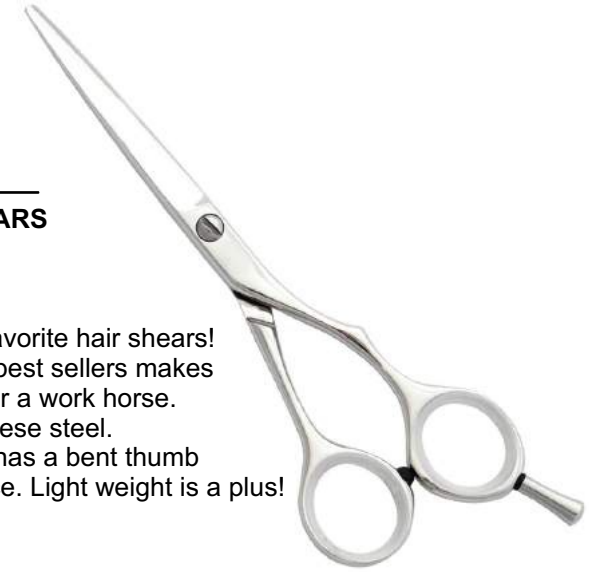

#### Description:

One of Murtal all time favorite hair shears! 12 years as one of our best sellers makes this convex edged shear a work horse.

Made from 440C Japanese steel.

The ergonomic handle has a bent thumb ring for a perfect balance. Light weight is a plus!