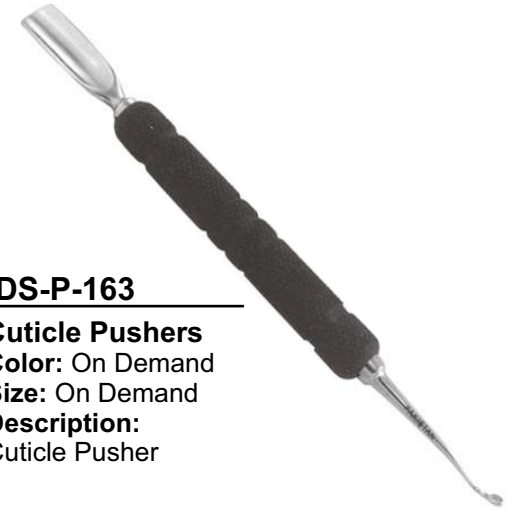

DS-P-163

Cuticle Pushers
Color: On Demand
Size: On Demand
Description:
Cuticle Pusher