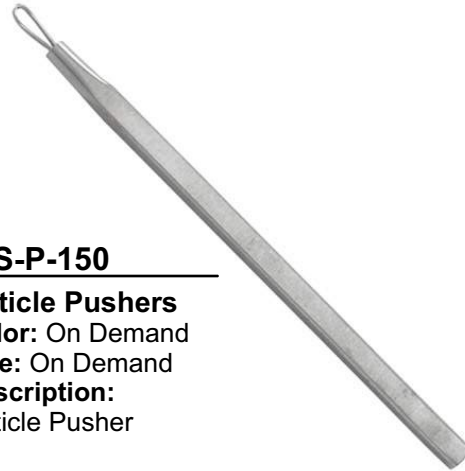

DS-P-150

Cuticle Pushers
Color: On Demand
Size: On Demand
Description:
Cuticle Pusher