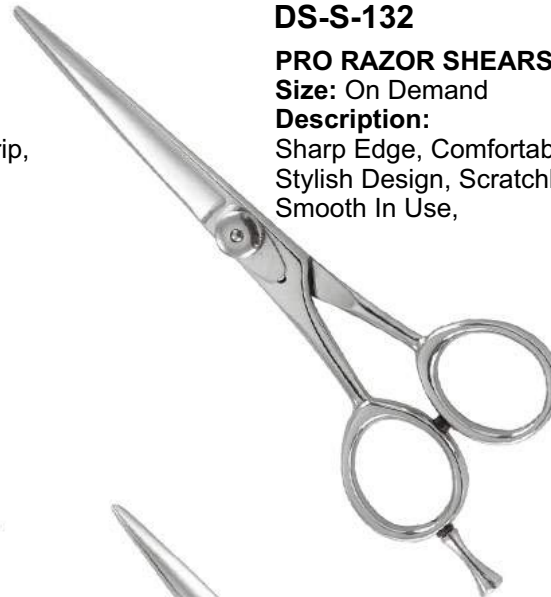

# PROFESSIONAL RAZOR SCISSORS

**DS-S-131**

**PRO RAZOR SHEARS**

**Size:** On Demand

**Description:**

Sharp Edge, Comfortable Grip,  
Stylish Design, Scratchless,  
Smooth In Use,

**DS-S-132**

**PRO RAZOR SHEARS**