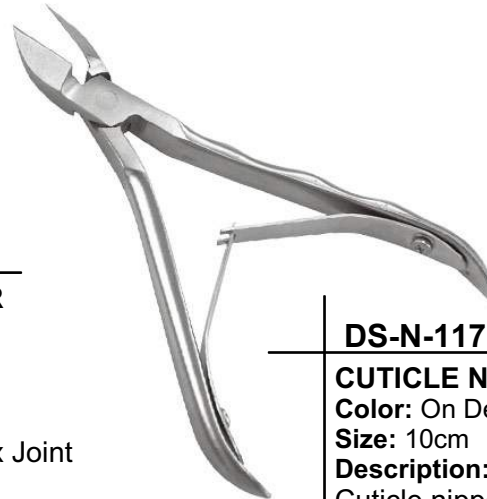

DS-N-117

CUTICLE NIPPER

Color: On Demand

Size: 10cm

Description:

Cuticle nipper,
Double Spring Box Joint