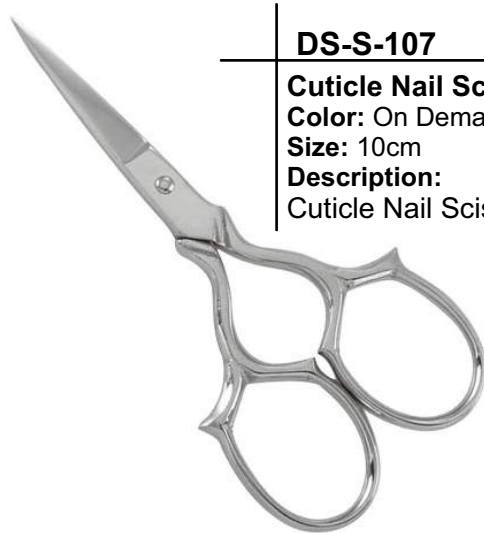

CUTICLE NAIL SCISSORS

DS-S-107

Cuticle Nail Scissors
Color: On Demand
Size: 10cm
Description:
Cuticle Nail Scissors