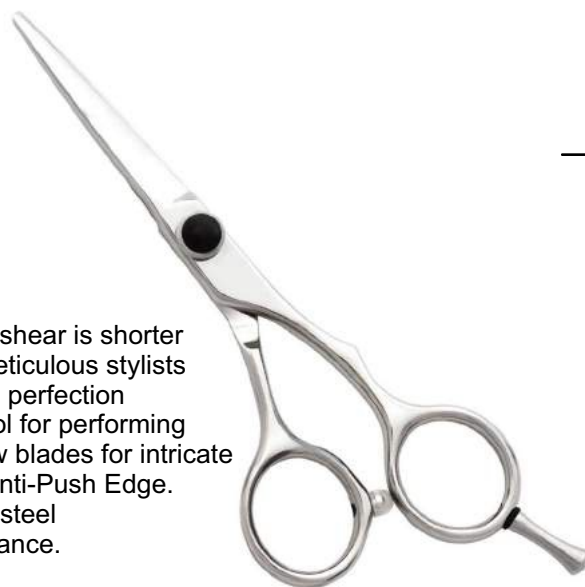

#### Description:

Hair cutting made easy. This shear is shorter (5" length) and is great for meticulous stylists who take their time achieving perfection with each hair cut. A great tool for performing all of your detail work. Narrow blades for intricate work. Features Murtal New Anti-Push Edge. Made from Japanese ATS34 steel for advanced cutting performance.