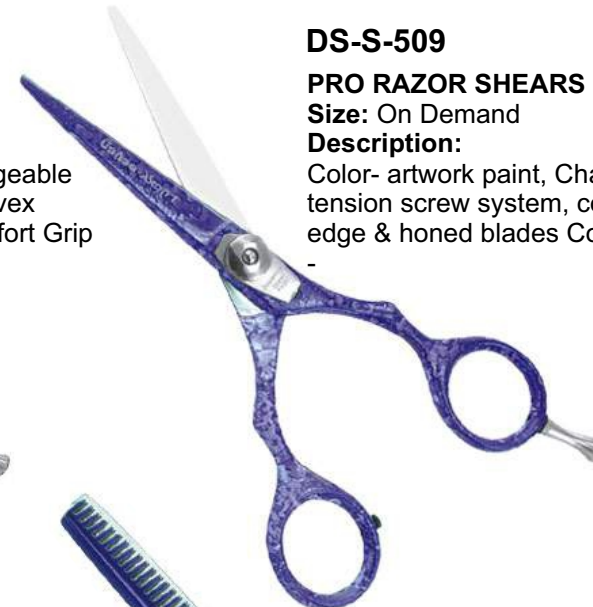

DS-S-509

PRO RAZOR SHEARS

Size: On Demand

Description:

Color- artwork paint, Changeable tension screw system, convex edge & honed blades Comfort Grip