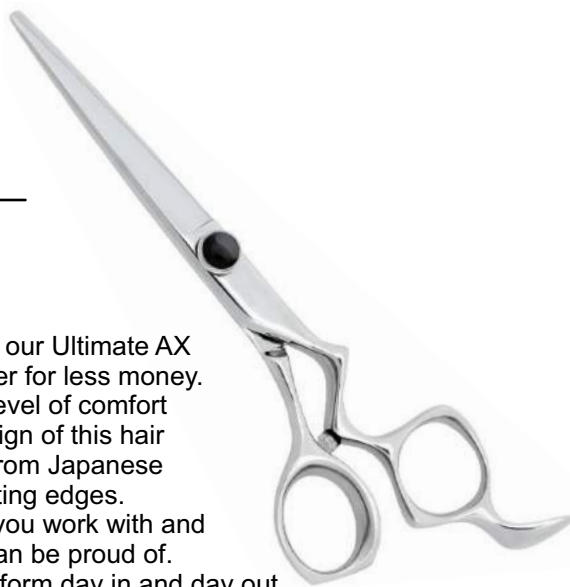

Description:

The twin cutting shear of our Ultimate AX model. Try our WX Master for less money. Experience the highest level of comfort thanks to the unique design of this hair shear's handle. Forged from Japanese ATS34 Steel for long-lasting edges. Be inspired by the tools you work with and design a hair style you can be proud of. This is a tool that will perform day in and day out.