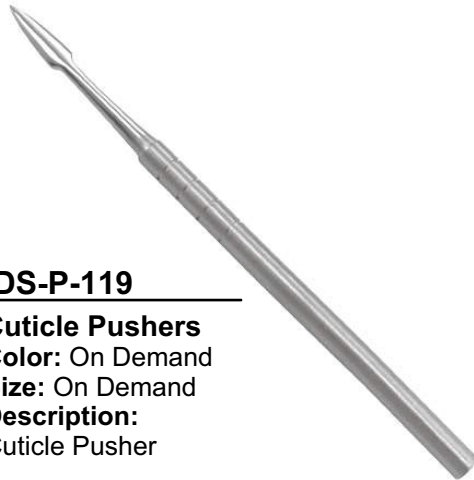

CUTICLE PUSHERS

DS-P-119

Cuticle Pushers
Color: On Demand
Size: On Demand
Description:
Cuticle Pusher