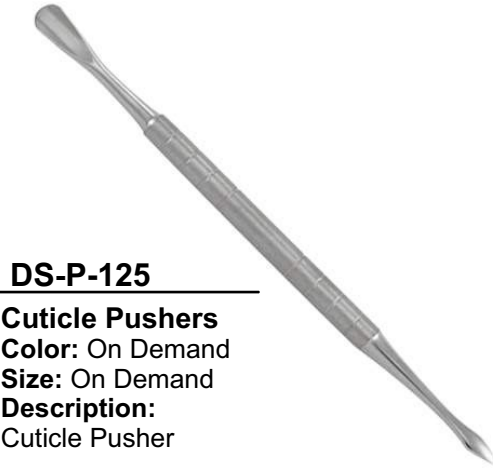

CUTICLE PUSHERS

DS-P-125

Cuticle Pushers
Color: On Demand
Size: On Demand
Description:
Cuticle Pusher