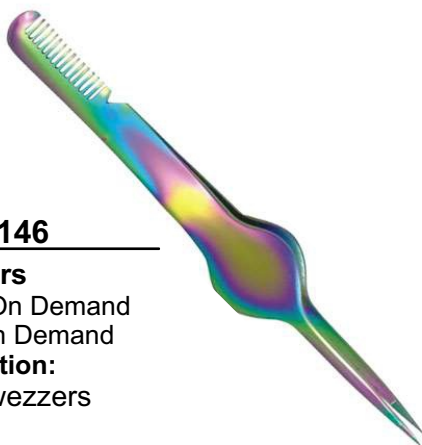

DS-T-146

Tweezers
Color: On Demand
Size: On Demand
Description:
Multi Tweezers