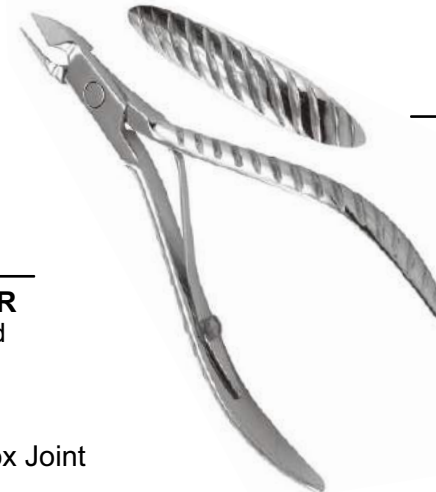

Cuticle nipper,  
Double Spring Box Joint

**DS-N-111**

**CUTICLE NIPPER**

**Color:** On Demand

**Size:** 10cm

**Description:**

Cuticle nipper,  
Double Spring Box Joint

**DS-N-112**