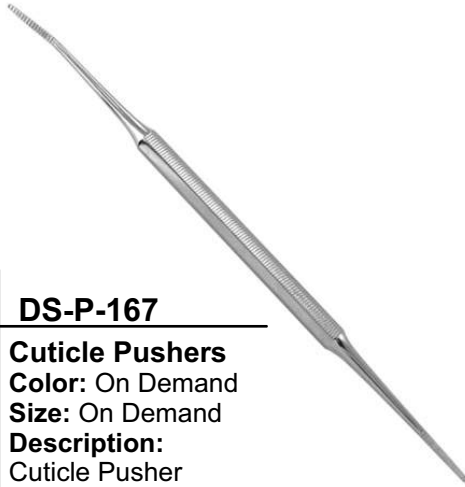

CUTICLE PUSHERS

DS-P-167

Cuticle Pushers
Color: On Demand
Size: On Demand
Description:
Cuticle Pusher