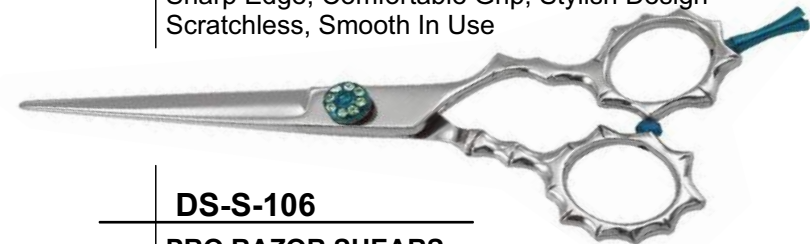

Sharp Edge, Comfortable Grip, Stylish Design  
Scratchless, Smooth In Use

**DS-S-105**

**PRO RAZOR SHEARS**

**Color:** Silver

**Size:** On Demand

**Description:**

Sharp Edge, Comfortable Grip, Stylish Design  
Scratchless, Smooth In Use