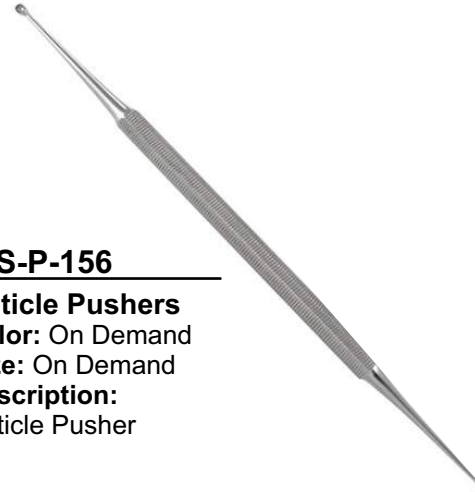

DS-P-156

Cuticle Pushers
Color: On Demand
Size: On Demand
Description:
Cuticle Pusher