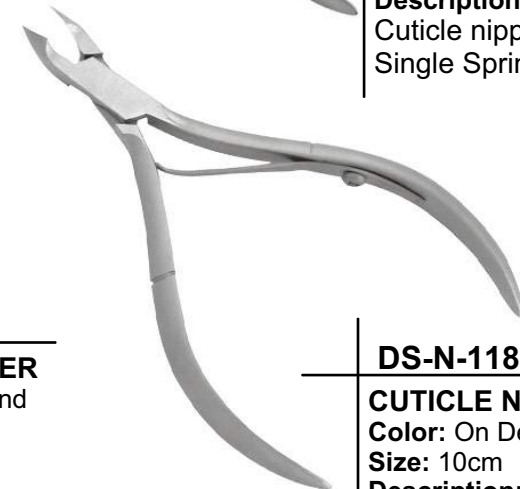

Cuticle nipper,  
Double Spring Box Joint  
With Back Lock

**DS-N-117**

**CUTICLE NIPPER**

**Color:** On Demand

**Size:** 10cm

**Description:**

Cuticle nipper,  
Double Spring Box Joint

**DS-N-118**

**CUTICLE NIPPER**

**Color:** On Demand

**Size:** 10cm

**Description:**

Cuticle nipper,  
Single Spring