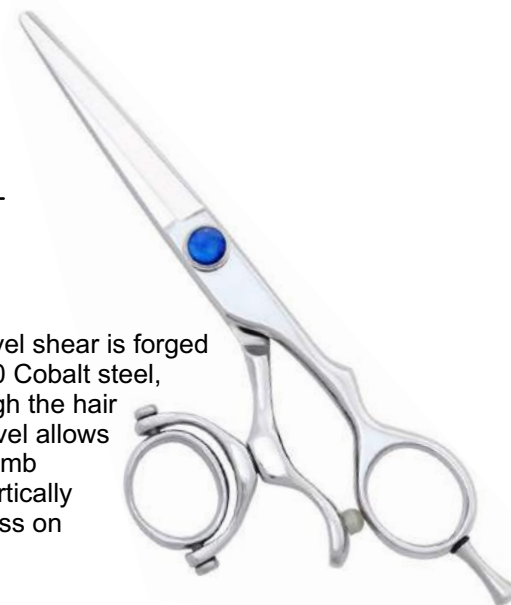

#### MASTER SHEARS

**Color:** Silver

**Size:** On Demand

**Description:**

Mortal Master Double Swivel shear is forged from authentic Hitachi V-10 Cobalt steel, allowing you to slice through the hair effortlessly. The double swivel allows for a higher freedom of thumb movement, you can cut vertically or diagonally with less stress on the elbow and shoulder.