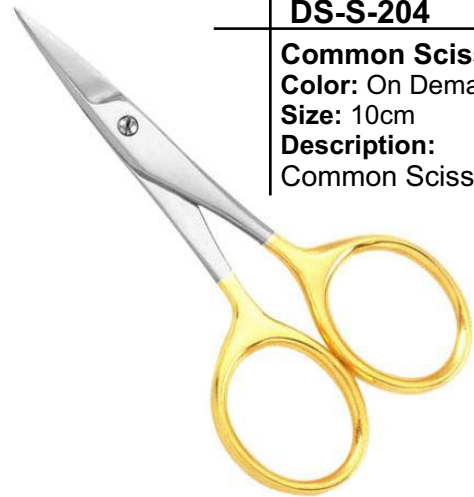

DS-S-204

Common Scissors
Color: On Demand
Size: 10cm
Description:
Common Scissors