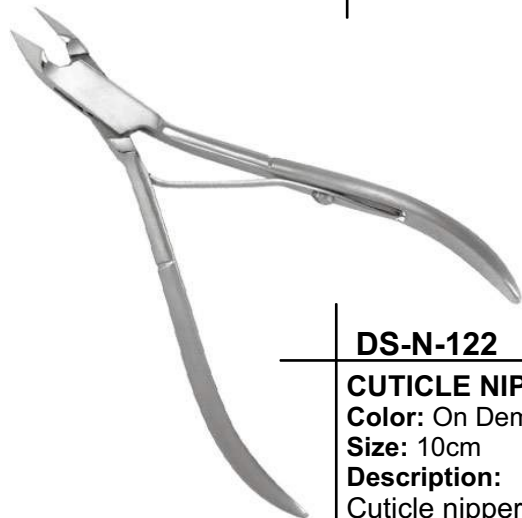

**Color:** On Demand

**Size:** 10cm

**Description:**  
Cuticle nipper,  
Single Spring

**DS-N-121**

**CUTICLE NIPPER**

**Color:** On Demand

**Size:** 10cm

**Description:**  
Cuticle nipper,  
Single Spring