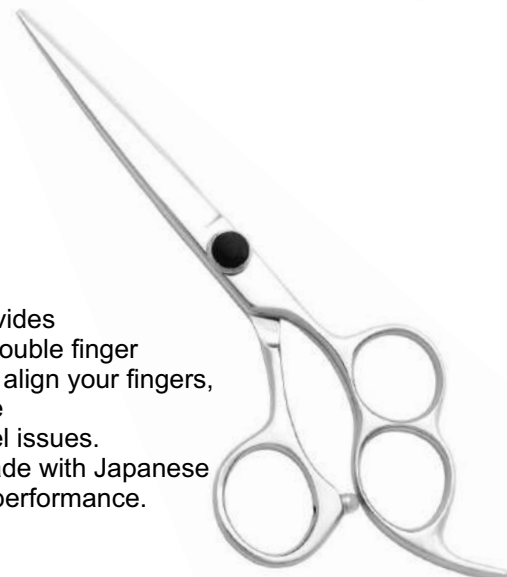

### PERFORMANCE SHEARS

**Color:** Silver

**Size:** On Demand

**Description:**

This 3-hole hair scissor provides you with total control. The double finger holes correctly position and align your fingers, which is a wonderful feature to help prevent carpal tunnel issues. This lightweight shear is made with Japanese 440C steel for long-lasting performance.