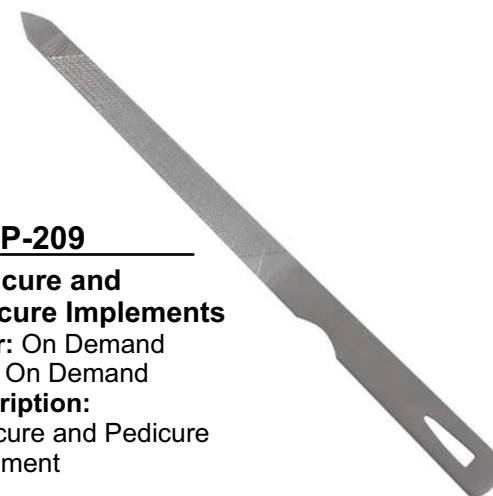

DS-P-209

Manicure and Pedicure Implements

Color: On Demand

Size: On Demand

Description:

Manicure and Pedicure Implement