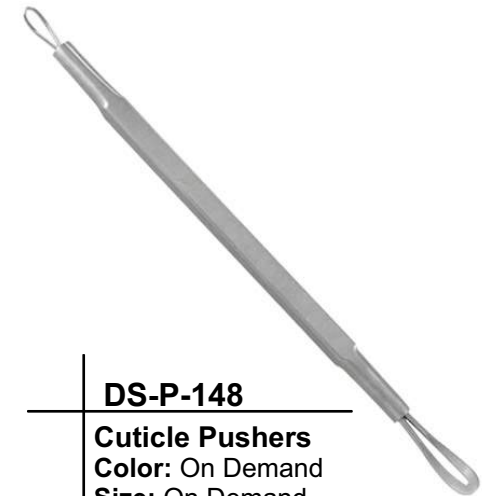

DS-P-148

Cuticle Pushers
Color: On Demand
Size: On Demand
Description:
Cuticle Pusher