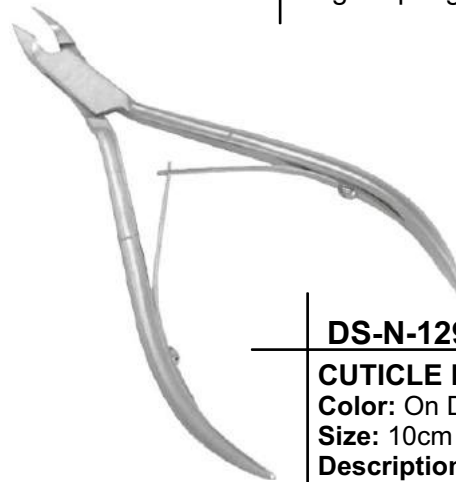

DS-N-129

CUTICLE NIPPER

Color: On Demand

Size: 10cm

Description:

Cuticle nipper,
Double Spring Box Joint