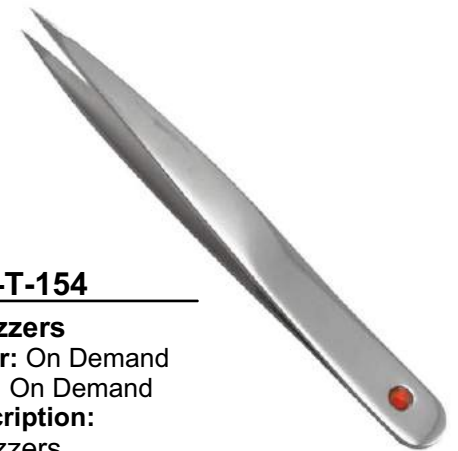

DS-T-154

Tweezers
Color: On Demand
Size: On Demand
Description:
Tweezers